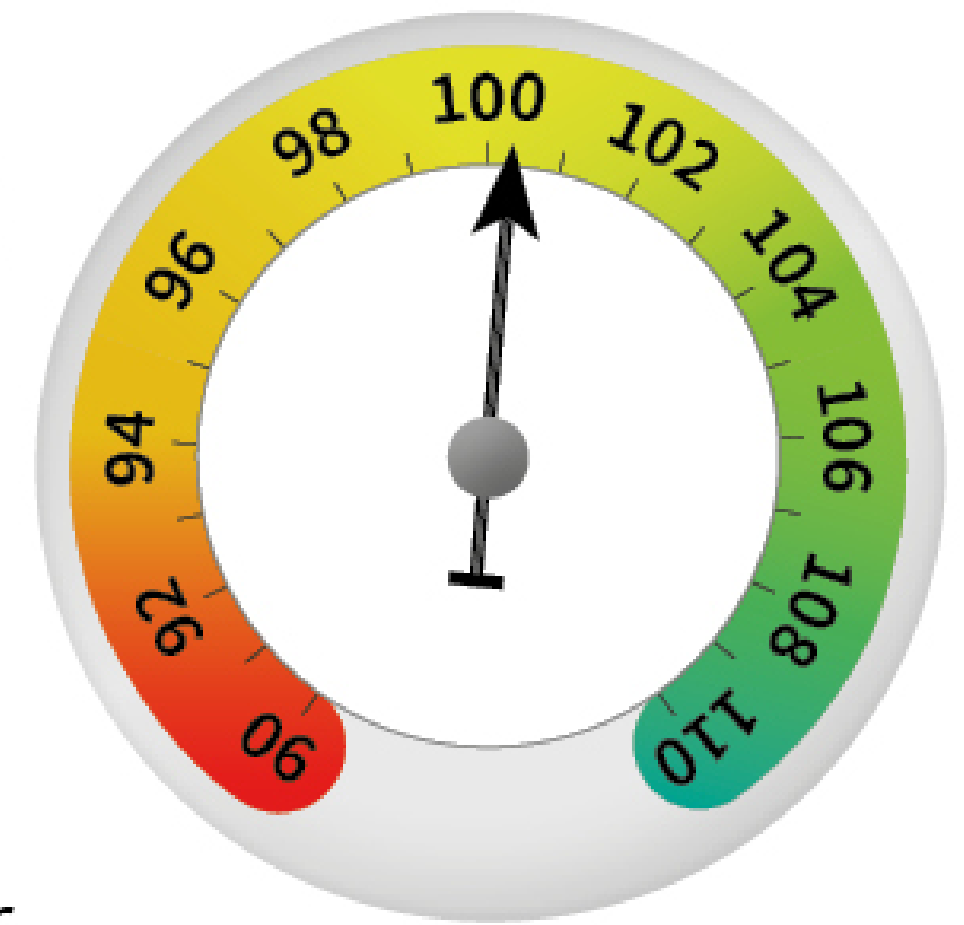

# The IAB Labour Market Barometer in December 2025

The labour market outlook for the next three months is ...

Component A  
Unemployment

Labour Market Barometer

Component B  
Employment