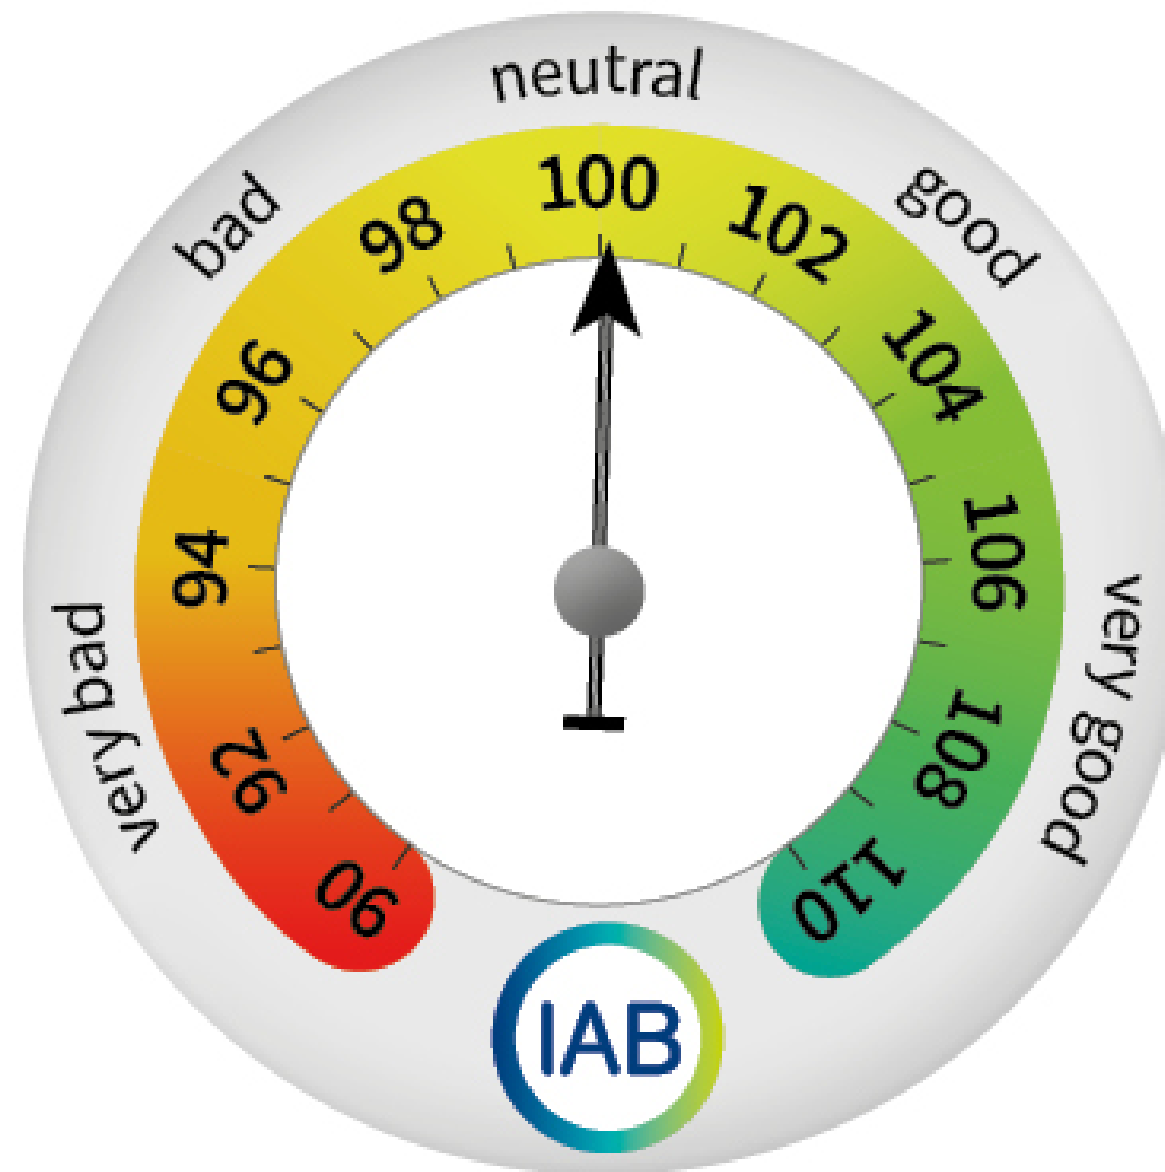

# The IAB Labour Market Barometer in December 2025

The labour market outlook for the next three months is ...

Component A  
Unemployment

Labour Market Barometer

Component B  
Employment