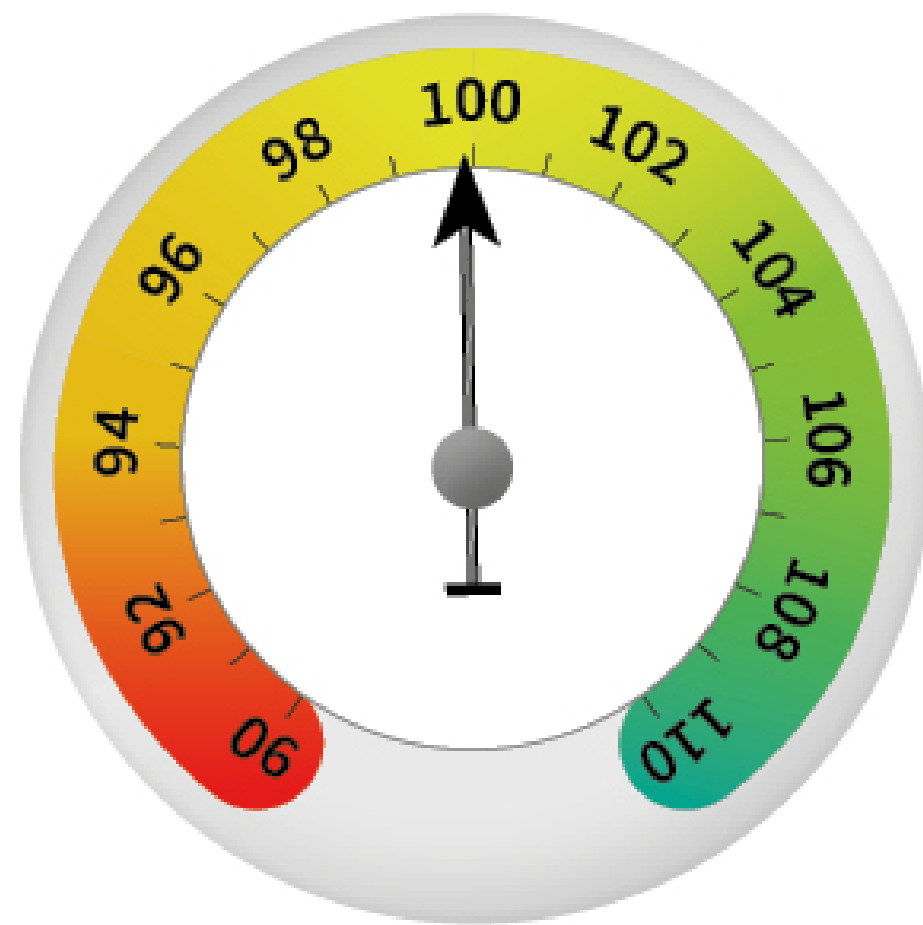

# The IAB Labour Market Barometer in December 2025

The labour market outlook for the next three months is ...

Component A  
Unemployment

Labour Market Barometer

Component B  
Employment