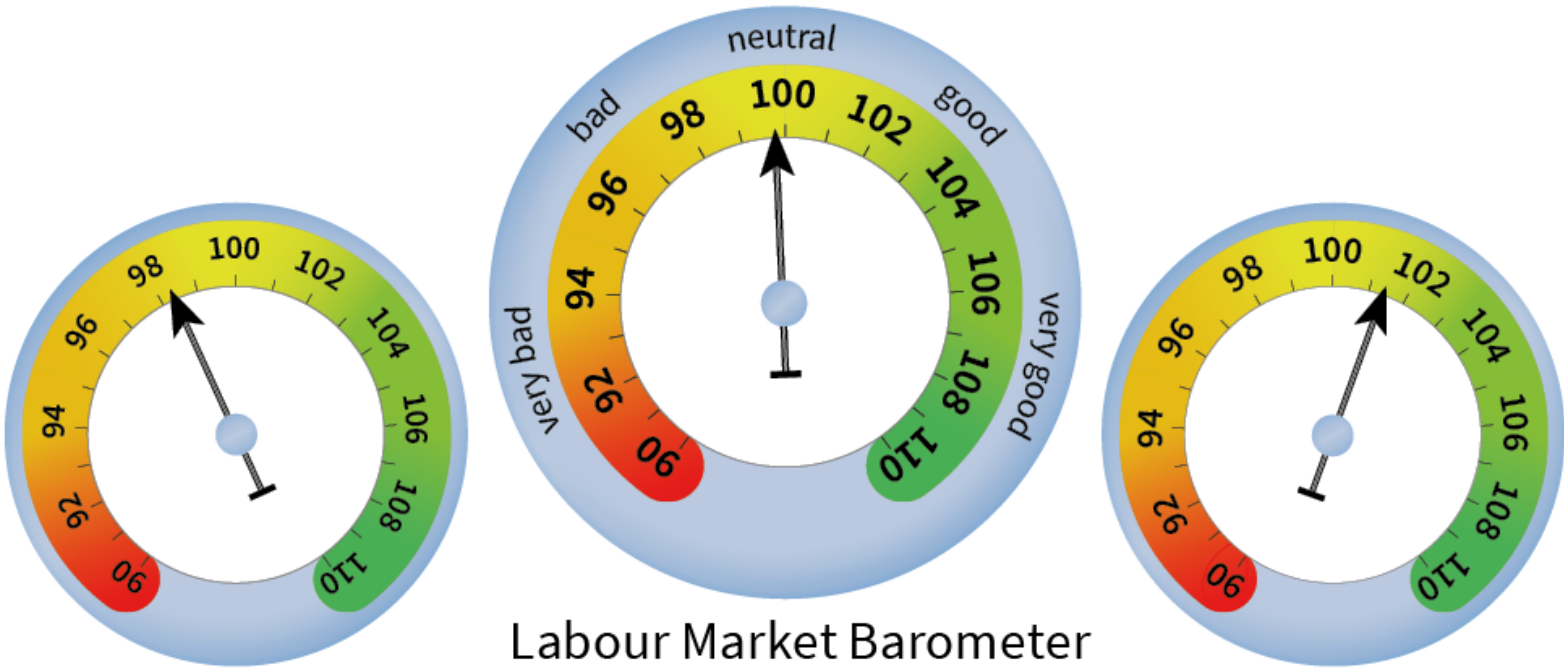

European Labour Market Barometer, February 2024

The labour market outlook for the next three months is ...

Component A
Unemployment

Labour Market Barometer

Component B
Employment

Source: European Network of Public Employment Services, Institute for Employment Research (IAB). © IAB