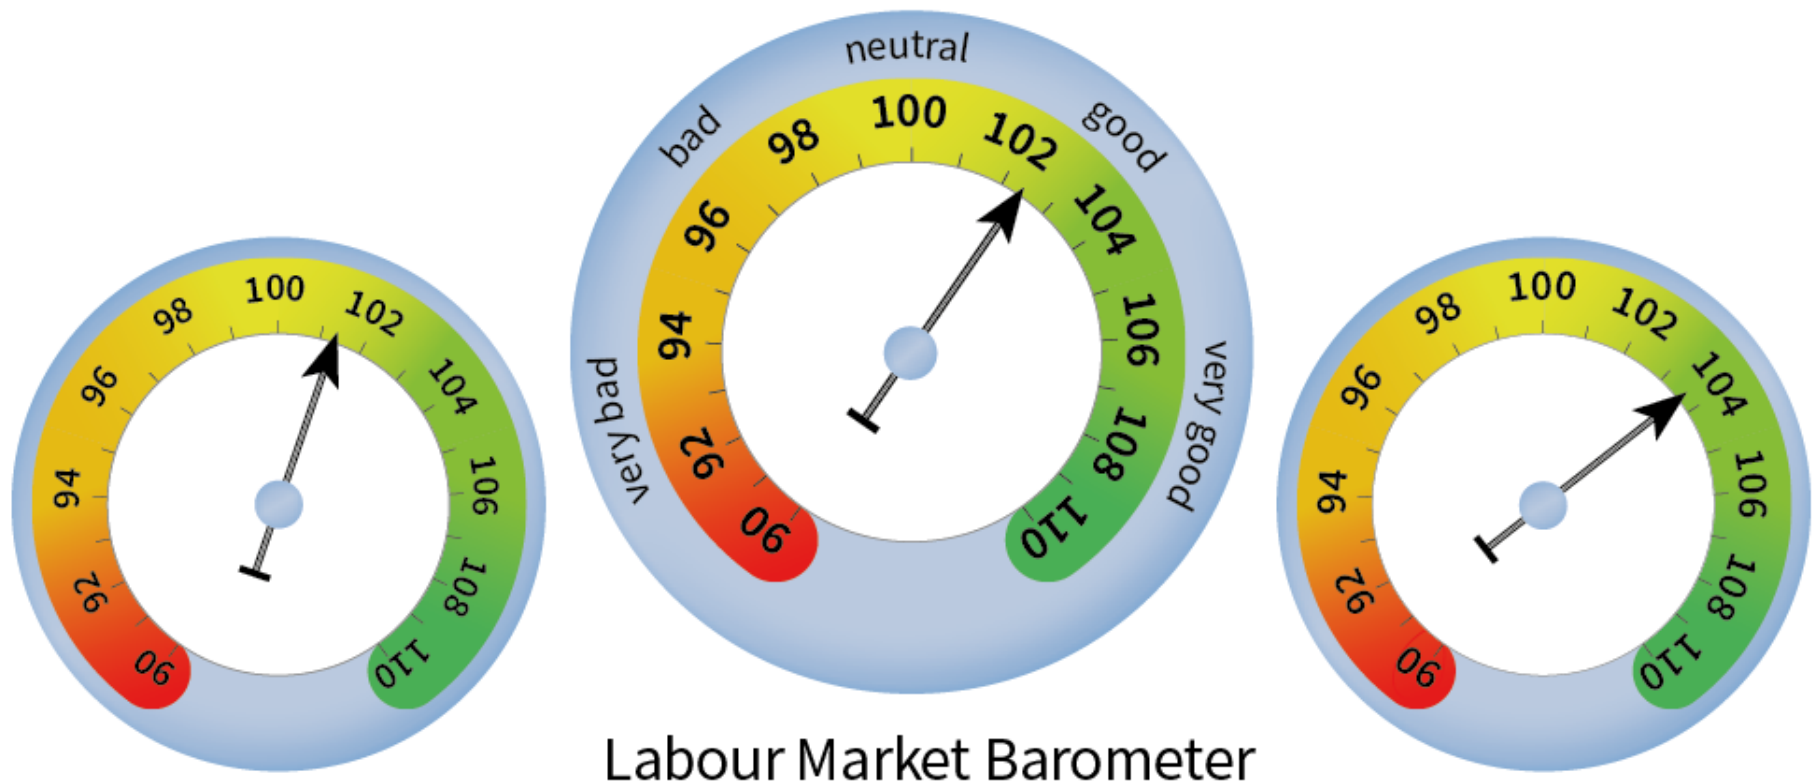

# European Labour Market Barometer, November 2021

The labour market outlook for the next three months is ...

Component A  
Unemployment

Labour Market Barometer

Component B  
Employment

Source: European Network of Public Employment Services, Institute for Employment Research (IAB). © IAB